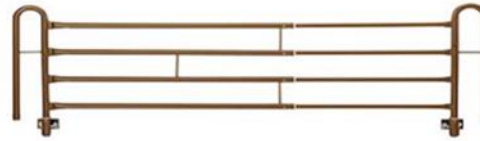

# Full Electric Extra Long Bed Frame

- Full Electric Bed Frame
- Rails Options: Half Rails, Assist Rails & Full-Length Rails
- Patient Weight Capacity 350 lb.
- Scratch Resistant and Washable End boards
- Size: 36" x 84"
- Bed height: 15" min. - 23" max.

Full Rails

Half Rails

Assist Rails